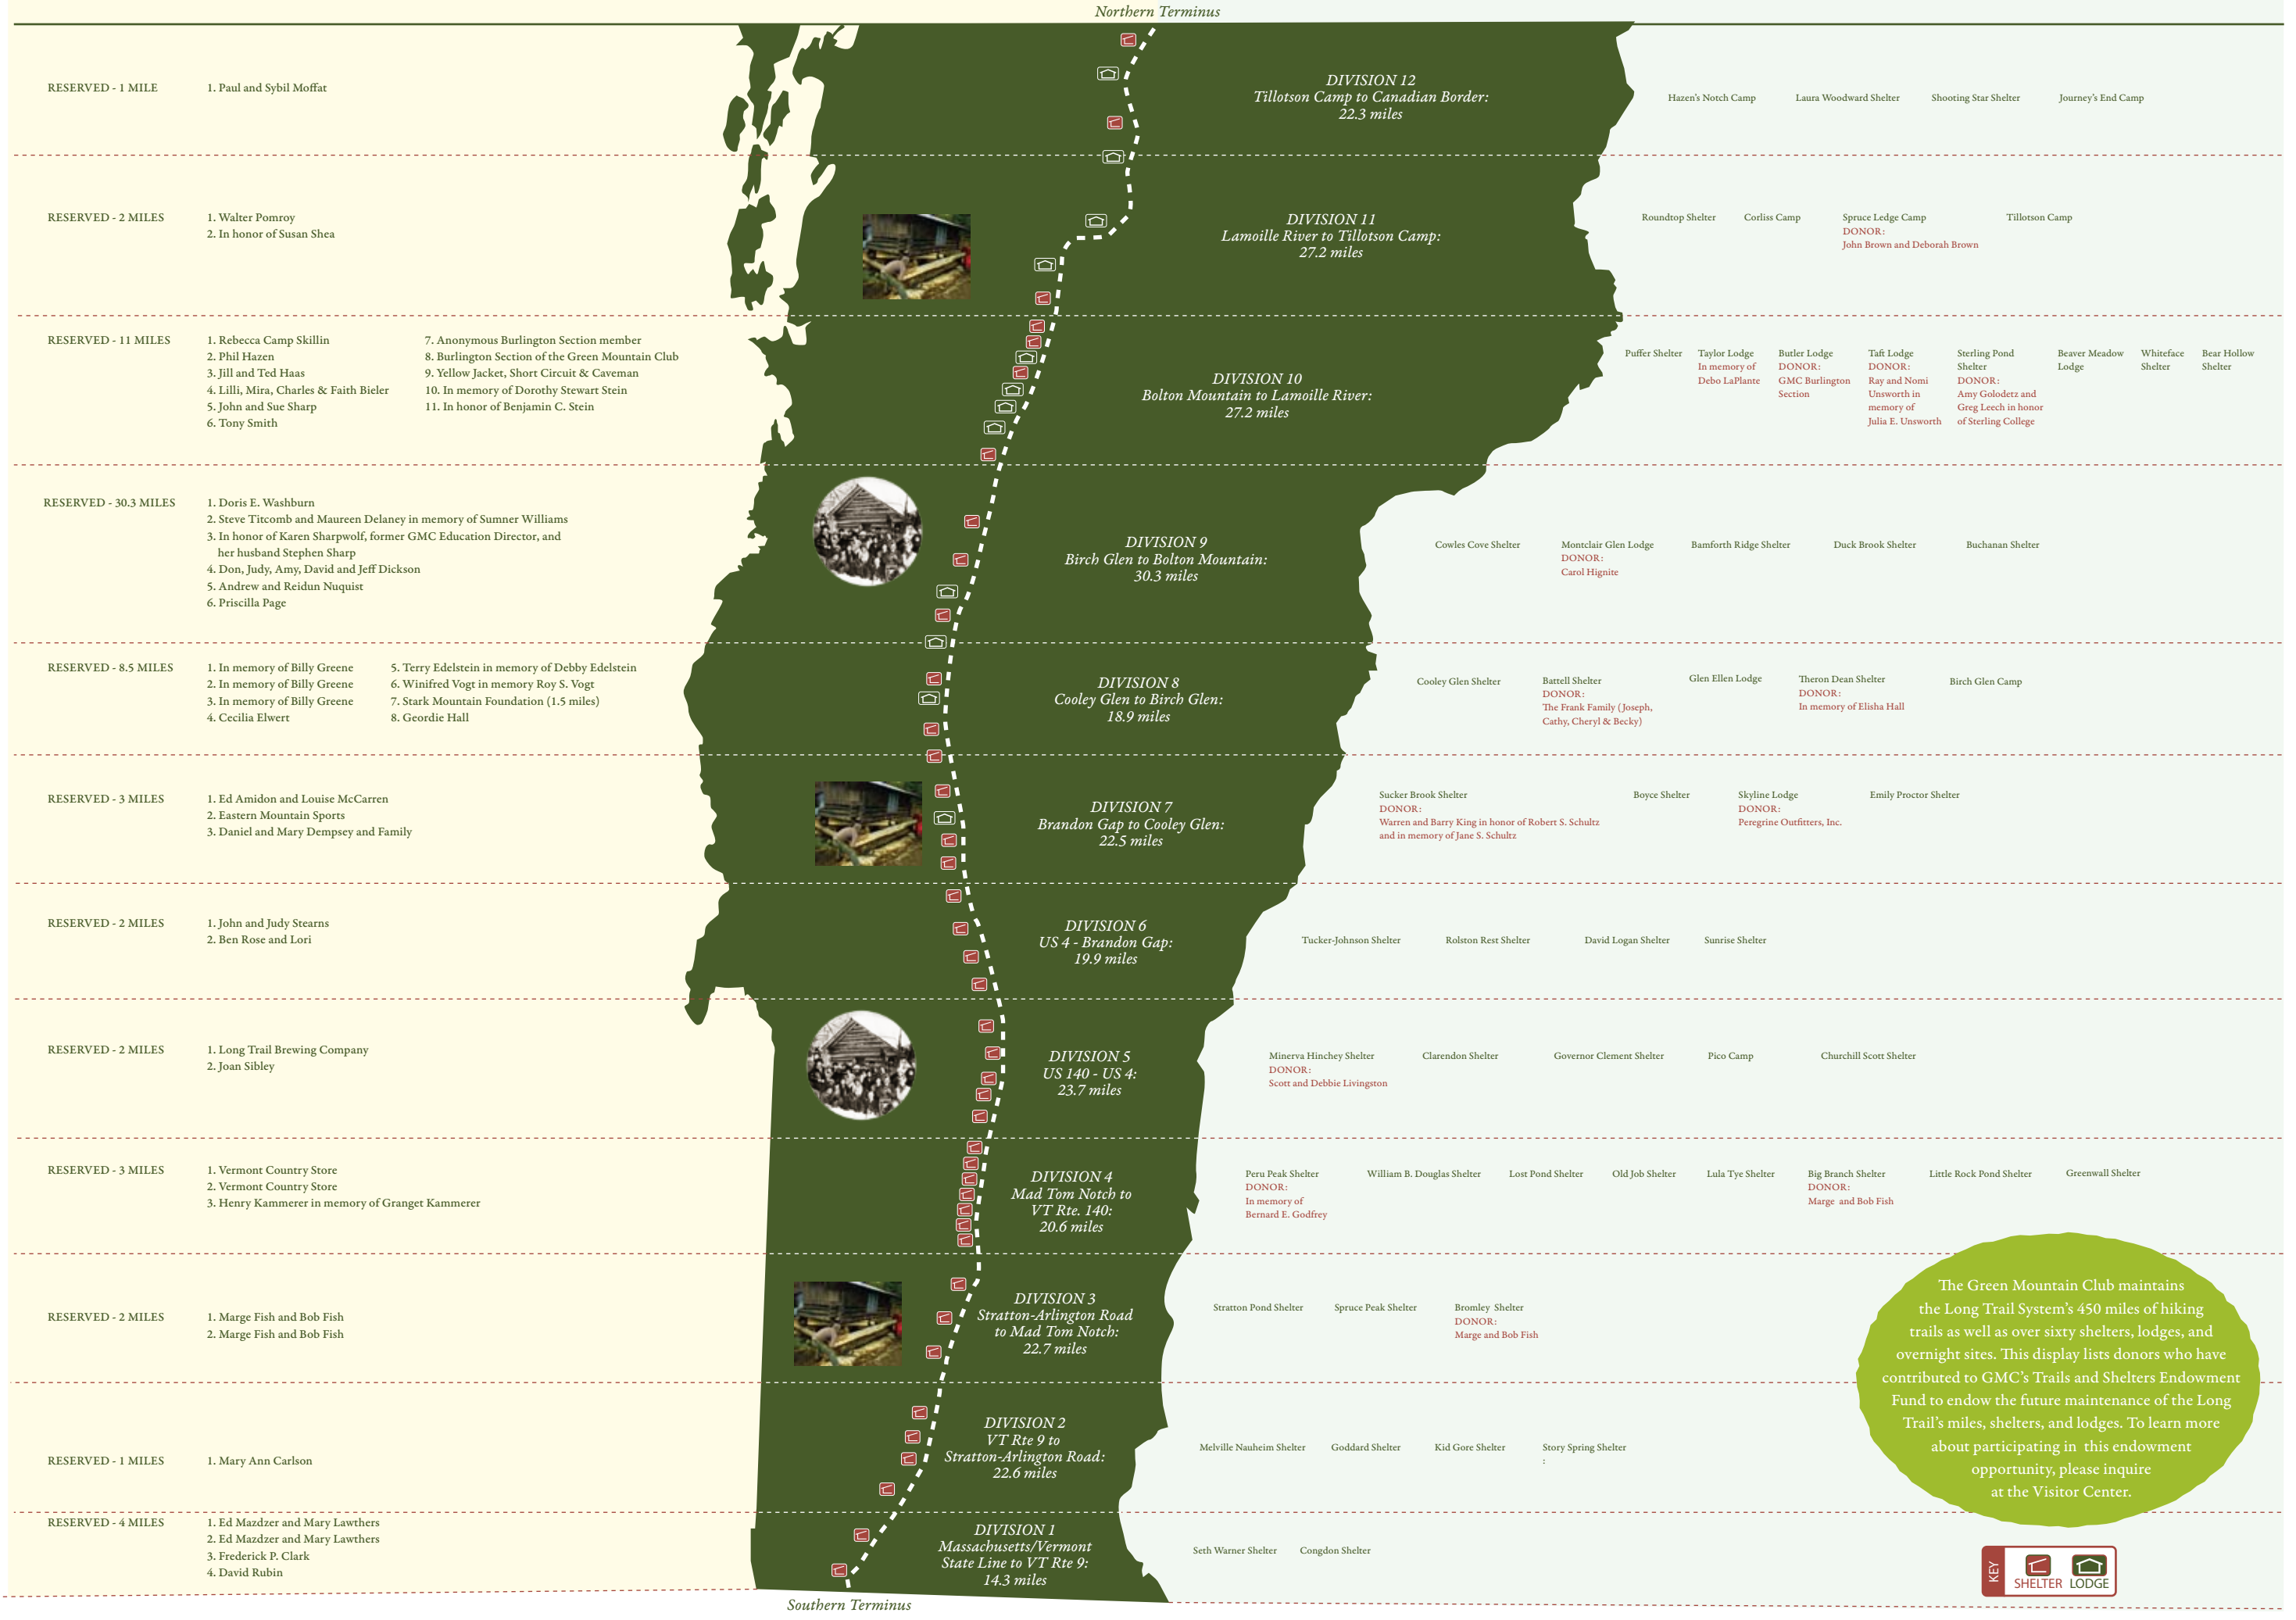

ENDOWED LODGES, SHELTERS AND MILES OF THE LONG TRAIL

RESERVED MILES

ENDOWED LODGES AND SHELTERS

The Green Mountain Club maintains the Long Trail System's 450 miles of hiking trails as well as over sixty shelters, lodges, and overnight sites. This display lists donors who have contributed to GMC's Trails and Shelters Endowment Fund to endow the future maintenance of the Long Trail's miles, shelters, and lodges. To learn more about participating in this endowment opportunity, please inquire at the Visitor Center.

4'-0"

5'-0"